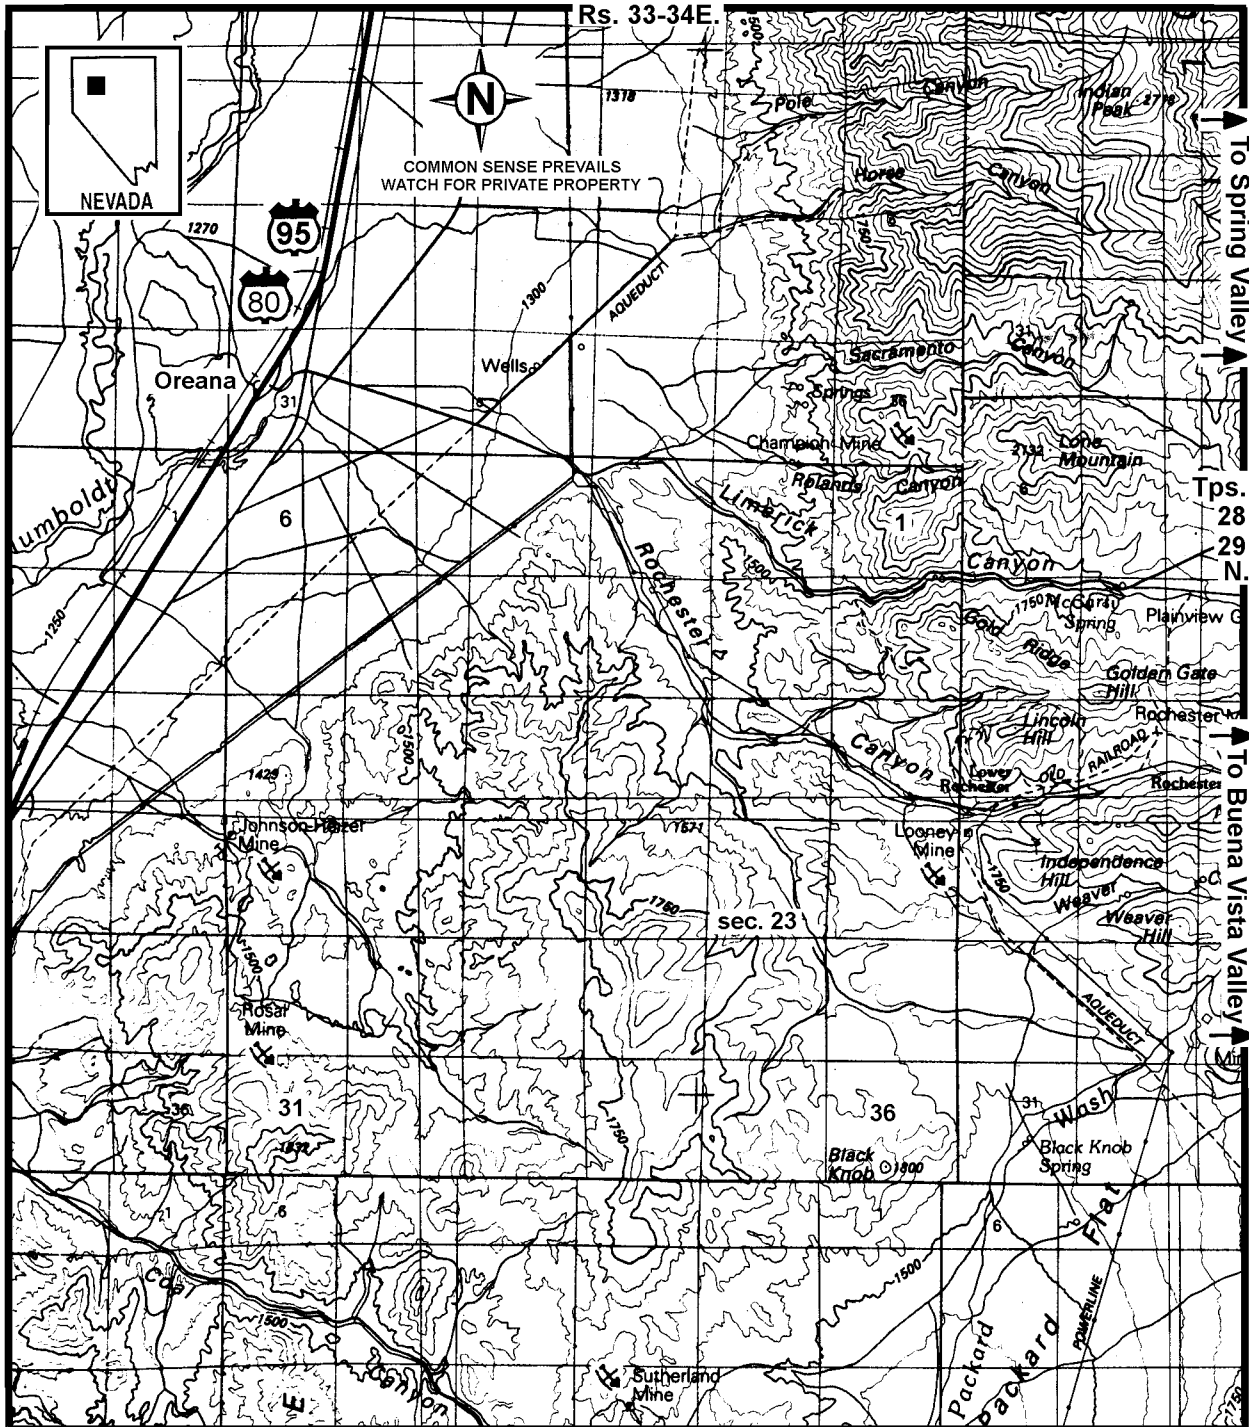

ROCHESTER CANYON PLACER MINING DISTRICT

Pershing County; NEVADA.
 Recorder's Office; Lovelock.
 Topographic 7.5 Minute Quadrangle Map; Rochester.
 30 X 60 Minute Series; Lovelock #40118-A1.
 DeLorme NEVADA Map; page 36-A2.
 Location; Tps. 28-29N., Rs. 33-34E.

INDEX

CONTENTS

<u>COUNTY</u>		
CHURCHILL COUNTY		
Holy Cross		
Text page 4	Map page 5.	
Jessup		
Text page 6	Map page 7.	
Sand Springs		
Text page 8	Map page 9.	
CLARK COUNTY		
Eldorado Canyon		
Text page 10	Map page 11.	
Gold Butte		
Text page 12	Map page 13.	
Searchlight		
Text page 14	Map page 15.	
Muddy River		
Text page 36	Map page 37.	
DOUGLAS COUNTY		
Mount Siegel-Buckeye Creek		
Text page 16	Map page 17.	
ELKO COUNTY		
Big Cottonwood Canyon		
Map page 125.		
Centennial-Aura-Bull Run		
Text page 18	Map page 19.	
Charleston-Cornwall		
Text page 20	Map page 21.	
Cope-Mountain City		
Text page 22	Map page 23.	
Gold Circle-Midas		
Text page 24	Map page 25.	
Island Mountain-Gold Creek		
Text page 26	Map page 27.	
Snowstorm		
Map page 124.		
	Tuscarora	
	Text page 28	Map page 29.
	Van Duzer	
	Text page 30	Map page 31.
ESMERALDA COUNTY		
Lida-Tule Canyon		
Text page 32	Map page 33.	
Sylvania-Palmetto Wash		
Text page 34	Map page 35.	
Desert-Gilbert		
Text page 36	Map page 37.	
Goldfield		
Text page 36	Map page 37.	
Hornsilver		
Text page 36	Map page 37.	
Klondyke		
Text page 36	Map page 37.	
EUREKA COUNTY		
Lynn		
Text page 38	Map page 39	
Maggie Creek-Marys Mountain		
Map page 126.		
Buckhorn		
Map page 128.		
HUMBOLDT COUNTY		
Sawtooth		
Text page 40	Map page 41.	
Dutch Flat		
Text page 42	Map page 43.	
Warm Springs		
Text page 44	Map page 45.	
Pine Forest Mountain Range		
Text page 46	Map page 47.	
Awakening		
Text page 48	Map page 49.	